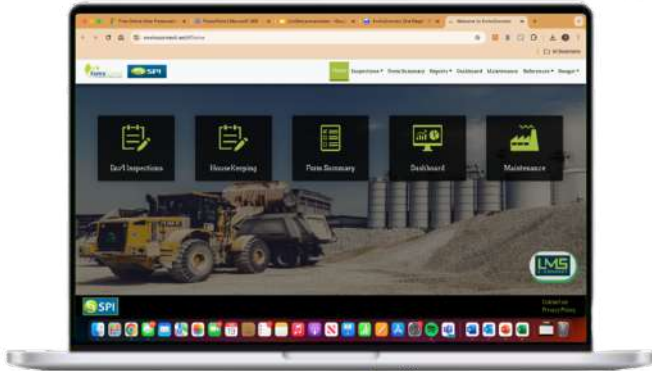

SOFTWARE PROFESSIONALS, INC. (SPI)

Environmental Management System

EnviroConnect is a comprehensive solution for handling environmental data and generating reports. With our innovative software, you can manage data, maps, photos, and more. We work collaboratively with our clients nationwide providing an environmental management information system that reduces cost and improves regulatory government and environmental compliance with measurable metrics and compliance.

A Useful and Accessible Asset

Your organization generates reams of useful environmental information in many formats and systems, including spreadsheets, electronic files, and hardcopy reports. **EnviroConnect** is the means for consolidating disparate data into one repository, making it more accessible and far more useful.

Field Tested and Approved

Software Professionals, Inc. has implemented **EnviroConnect** for a multinational company that produces and markets cement and ready mix concrete.

SPI Has the Answers to Your Questions: